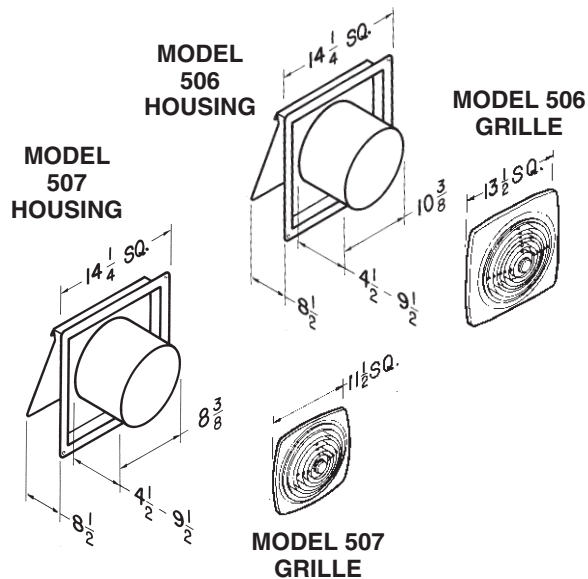

Broan Hartford, Wisconsin www.broan-nutone.com 800-558-1711

REFERENCE	QTY.	REMARKS	Project	
			Location	
			Architect	
			Engineer	
			Contractor	
			Submitted by	Date